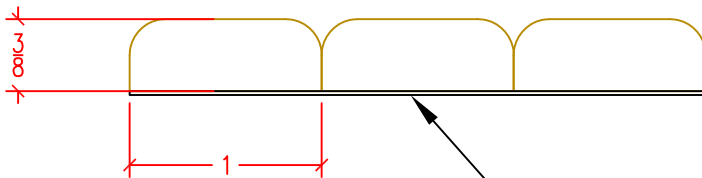

Algoma

WOOD PRODUCTS

A Division of CTI Hospitality, Inc.

HOTEL INTERIOR SPECIALISTS
phone:
(920)487-5209

Mounted to
flexible paperback

MOULDING TYPE

Flexible Wood
Panel

PROFILE